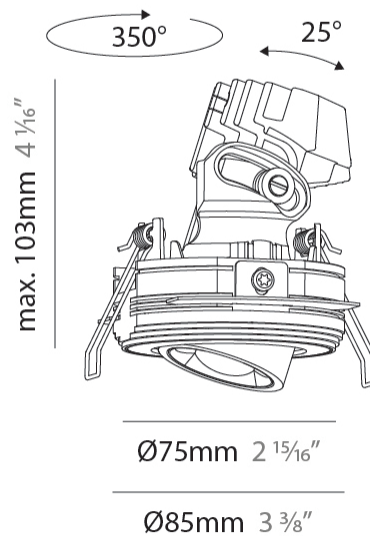

PHYSICAL

Aperture Sizes - Downlights: 1"
Shape: Round
Diameter (mm): 75
Diameter (in): 2 15/16
Height (mm): 103
Height (in): 4 1/16
Ceiling Thickness (mm): 10 / 12.5 / 15 / 25
Ceiling Thickness (in): 3/8 or 1/2 or 9/16 or 1
Min. Recessing Depth (mm): 115
Min. Recessing Depth (in): 4 1/2
Diffuser: Lens Pack - Spread Lens / Linear Spread Lens / Honeycomb Louver
Fixture Finish: SSR / BKV / CWI / CRY / HAB / UFT / ITA / RUA / FTG / MYG / LOD / PUS / FRO / FUP / KIA / POP / BLS / SPG / MEY / GOH / CHC / COM / ABZ / JAG / OBR / MOS / ROR
Fixture Material: Aluminum Die Cast
Cut-out Measurements: D. 86mm / 3 3/8"

ELECTRICAL

Lamp Type: LED (Zhaga Standard)
Input Wattage (W): 16
Total Output Wattage (W): 14.6
Dimming: Tri-Mode (Non-Dimming and Phase Dimming (120Vac only) and 0-10V Dimming)
Driver Included: No
Driver Location: Recessed Housing
Driver Type: Constant Current - Universal
Driver Class: Class 2
Input Voltage (V): 120 - 277
Constant Current (MA): 350

LED

Number of LEDs: 1
Color Temperature (°K): 2700 / 3000 / 3500 / 4000
Max. Delivered Lumen (lm): 1375 / 1462 / 1531 / 1545
Nominal Lumen (lm): 1566 / 1665 / 1743 / 1759
CRI: >90 CRI
Lamp Life (hrs): 50000

OPTICAL

Reflector°: 50
Adjustability: Rotational 350° / Tilt 25°

RATINGS AND CERTIFICATIONS

Certified By: Certified for North American Standards
IP rating: IP20