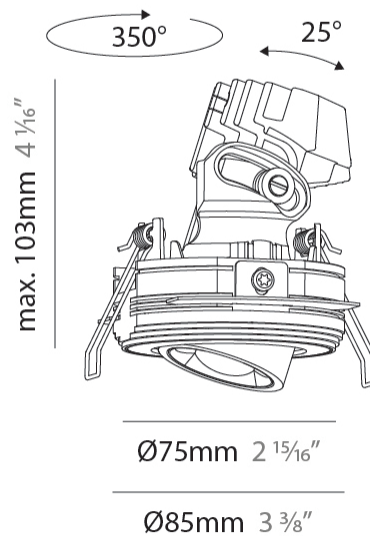

PHYSICAL

Aperture Sizes - Downlights: 1"
 Shape: Round
 Diameter (mm): 75
 Diameter (in): 2 15/16
 Height (mm): 103
 Height (in): 4 1/16
 Ceiling Thickness (mm): 10 / 12.5 / 15 / 25
 Ceiling Thickness (in): 3/8 or 1/2 or 9/16 or 1
 Min. Recessing Depth (mm): 115
 Min. Recessing Depth (in): 4 1/2
 Diffuser: Lens Pack - Spread Lens / Linear Spread Lens / Honeycomb Louver
 Fixture Finish: SSR / BKV / CWI / CRY / HAB / UFT / ITA / RUA / FTG / MYG / LOD / PUS / FRO / FUP / KIA / POP / BLS / SPG / MEY / GOH / CHC / COM / ABZ / JAG / OBR / MOS / ROR
 Fixture Material: Aluminum Die Cast
 Cut-out Measurements: D. 86mm / 3 3/8"

PHYSICAL

Aperture Sizes - Downlights: 1"
 Shape: Round
 Diameter (mm): 75
 Diameter (in): 2 ¹⁵/₁₆
 Height (mm): 103
 Height (in): 4 ¹/₁₆
 Ceiling Thickness (mm): 10 / 12.5 / 15 / 25
 Ceiling Thickness (in): 3/8 or 1/2 or 9/16 or 1
 Min. Recessing Depth (mm): 115
 Min. Recessing Depth (in): 4 ¹/₂
 Diffuser: Lens Pack - Spread Lens / Linear Spread Lens / Honeycomb Louver
 Fixture Finish: SSR / BKV / CWI / CRY / HAB / UFT / ITA / RUA / FTG / MYG / LOD / PUS / FRO / FUP / KIA / POP / BLS / SPG / MEY / GOH / CHC / COM / ABZ / JAG / OBR / MOS / ROR
 Fixture Material: Aluminum Die Cast
 Cut-out Measurements: D. 86mm / 3 3/8"