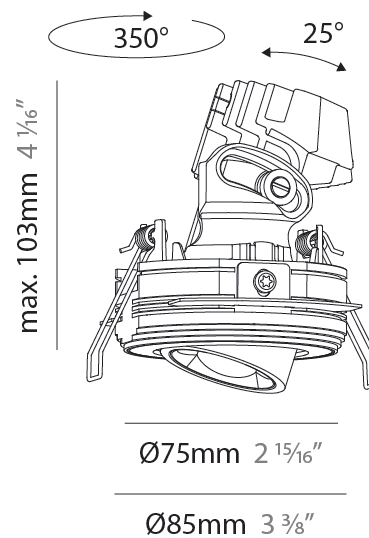

PHYSICAL

Aperture Sizes - Downlights: 1"
Shape: Round
Diameter (mm): 75
Diameter (in): 2 ¹⁵/₁₆
Height (mm): 103
Height (in): 4 ¹/₁₆
Ceiling Thickness (mm): 10 / 12.5 / 15 / 25
Ceiling Thickness (in): 3/8 or 1/2 or 9/16 or 1
Min. Recessing Depth (mm): 115
Min. Recessing Depth (in): 4 ¹/₂
Diffuser: Lens Pack - Spread Lens / Linear Spread Lens / Honeycomb Louver
Fixture Finish: SSR / BKV / CWI / CRY / HAB / UFT / ITA / RUA / FTG / MYG / LOD / PUS / FRO / FUP / KIA / POP / BLS / SPG / MEY / GOH / CHC / COM / ABZ / JAG / OBR / MOS / ROR
Fixture Material: Aluminum Die Cast
Cut-out Measurements: D. 86mm / 3 3/8"

ELECTRICAL

Lamp Type: LED (Zhaga Standard)
Input Wattage (W): 14
Total Output Wattage (W): 12.7
Dimming: Dali Dimming
Driver Included: No
Driver Location: Recessed Housing
Driver Type: Constant Current - Universal (120Vac only for DALI driver)
Driver Class: Class 2
Input Voltage (V): 120 - 277
Constant Current (MA): 700

LED

Number of LEDs: 1
Color Temperature (°K): 2700-6500 Tunable White
Max. Delivered Lumen (lm): 1240
Nominal Lumen (lm): 1460
CRI: >90 CRI
Lamp Life (hrs): 50000
Special LEDs offerings: Tunable White

OPTICAL

Reflector: 52
Adjustability: Rotational 350° / Tilt 25°

RATINGS AND CERTIFICATIONS

Certified By: Certified for North American Standards
IP rating: IP20